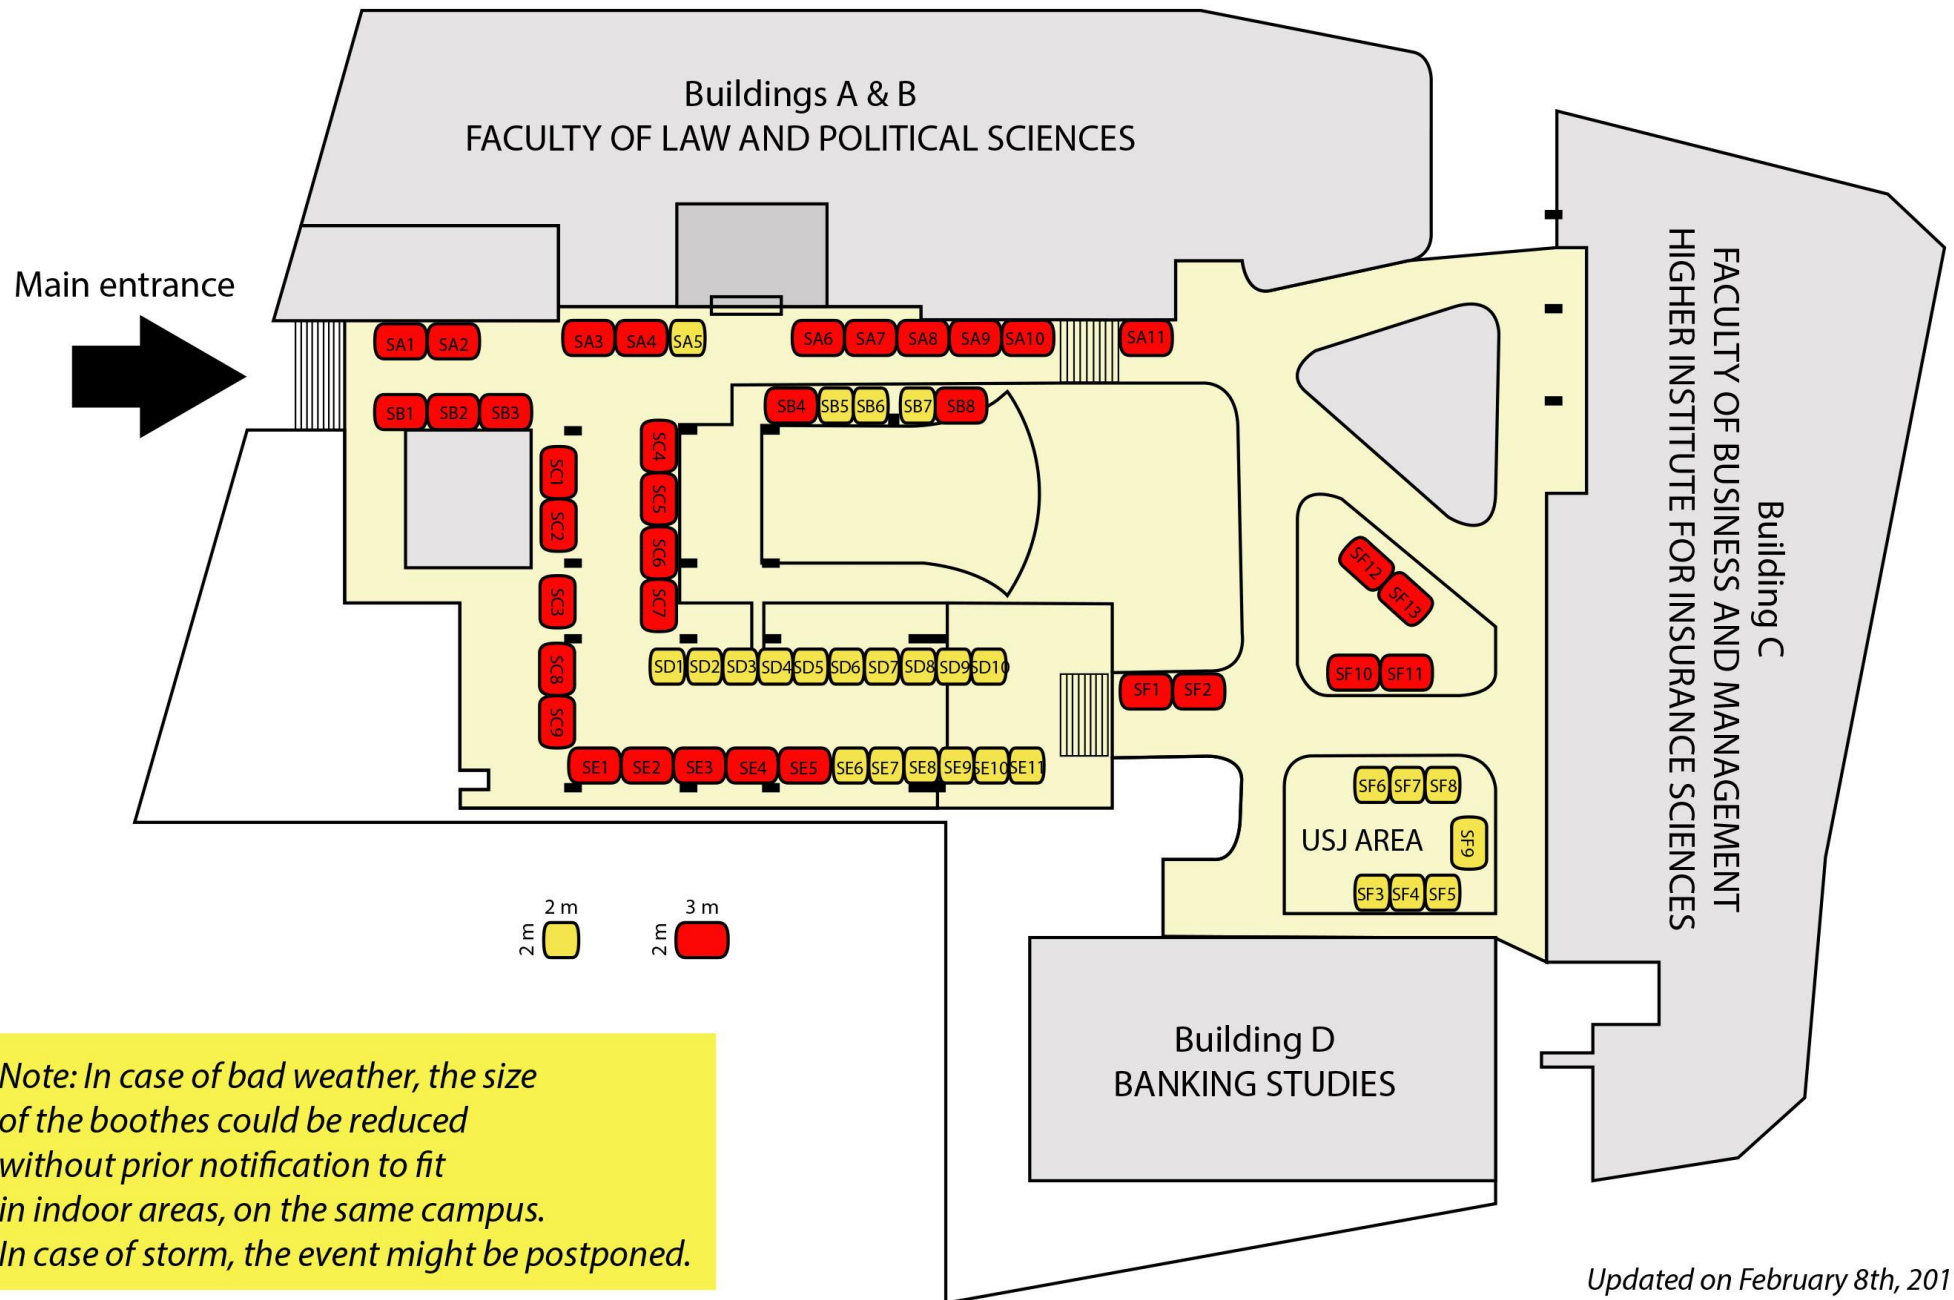

Medical Sciences Campus (Damascus Road)

*Booths MC1 to MC6
can be extended to 3m X 3m
upon request*

Social Sciences Campus (Huvelin)

Note: In case of bad weather, the size of the booths could be reduced without prior notification to fit in indoor areas, on the same campus. In case of storm, the event might be postponed.

Updated on February 8th, 2019

Sciences and Technologies Campus (Mar Roukoz)

3 m
2 m  28 stands

2 m  27 stands

 Digital & IT

 Open air area

Note: In case of bad weather, the size of the booths might be reduced without prior notification to fit in indoor areas, on the same campus.