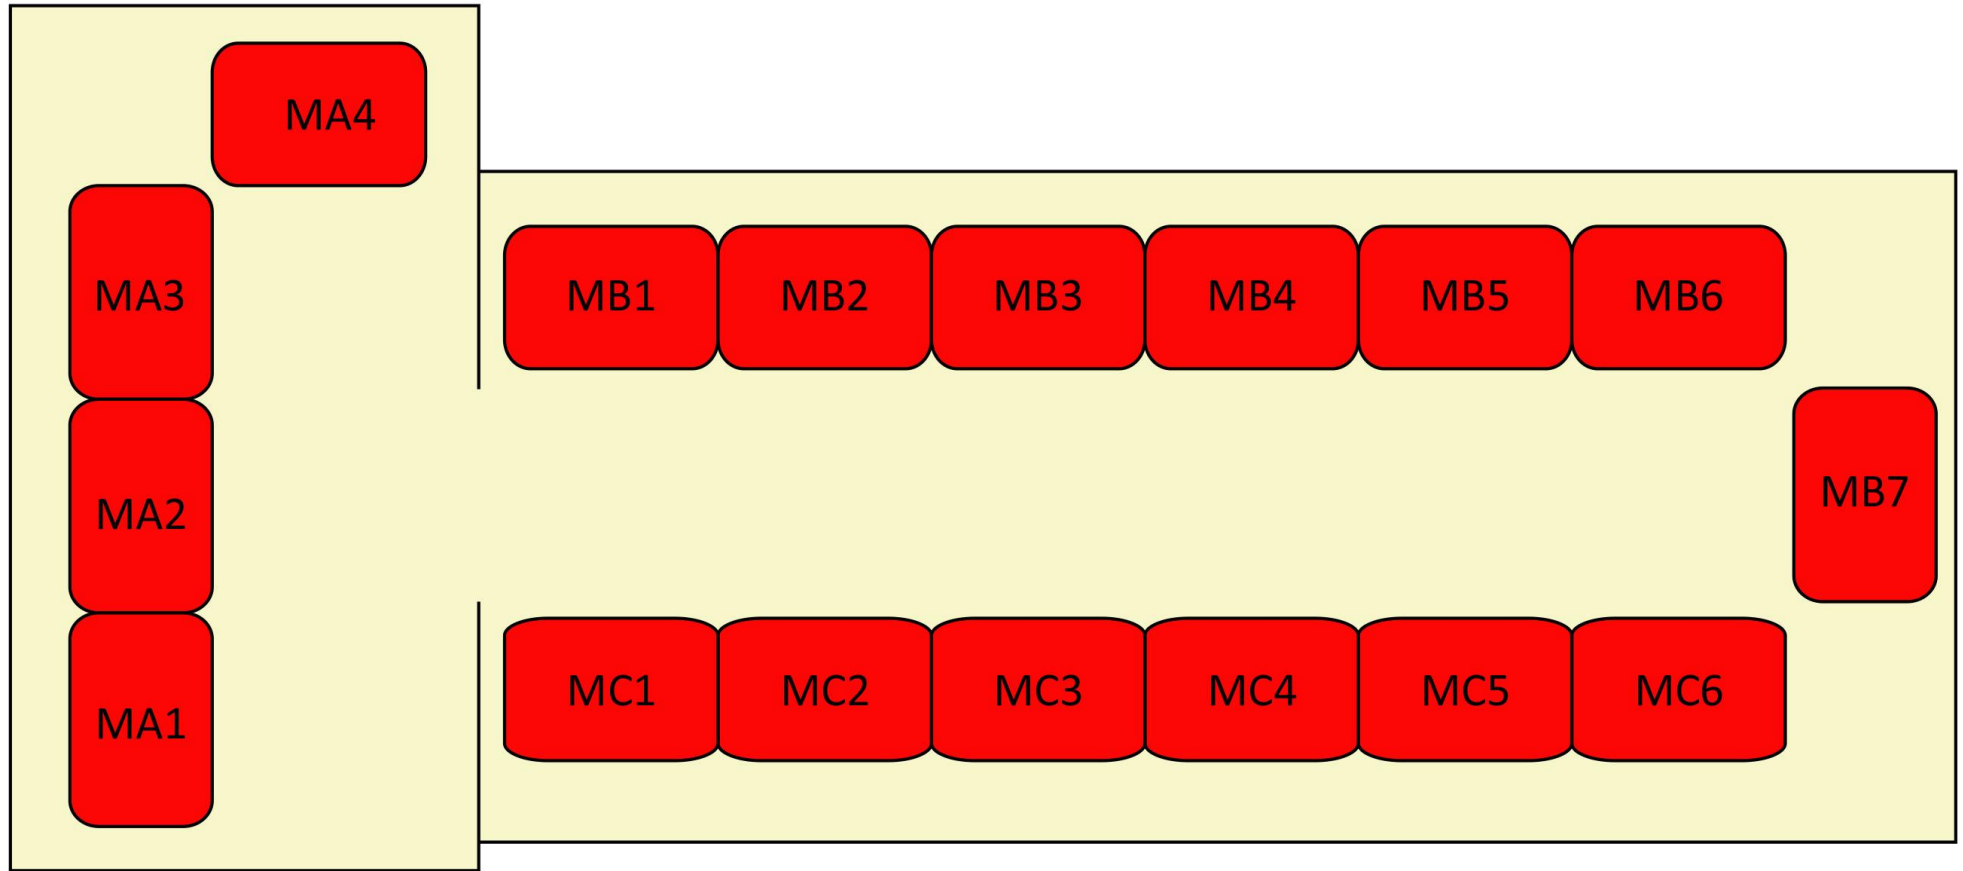

Medical Sciences Campus (Damascus Road)

*Booths MC1 to MC6
can be extended to 3m X 3m
upon request*

Social Sciences Campus (Huvelin)

Note: In case of bad weather, the size of the booths could be reduced without prior notification to fit in indoor areas, on the same campus. In case of storm, the event might be postponed.

Updated on February 8th, 2019

Sciences and Technologies Campus (Mar Roukoz)

3 m
2 m  28 stands

2 m  27 stands

 Digital & IT

 Open air area

Note: In case of bad weather, the size of the booths might be reduced without prior notification to fit in indoor areas, on the same campus.