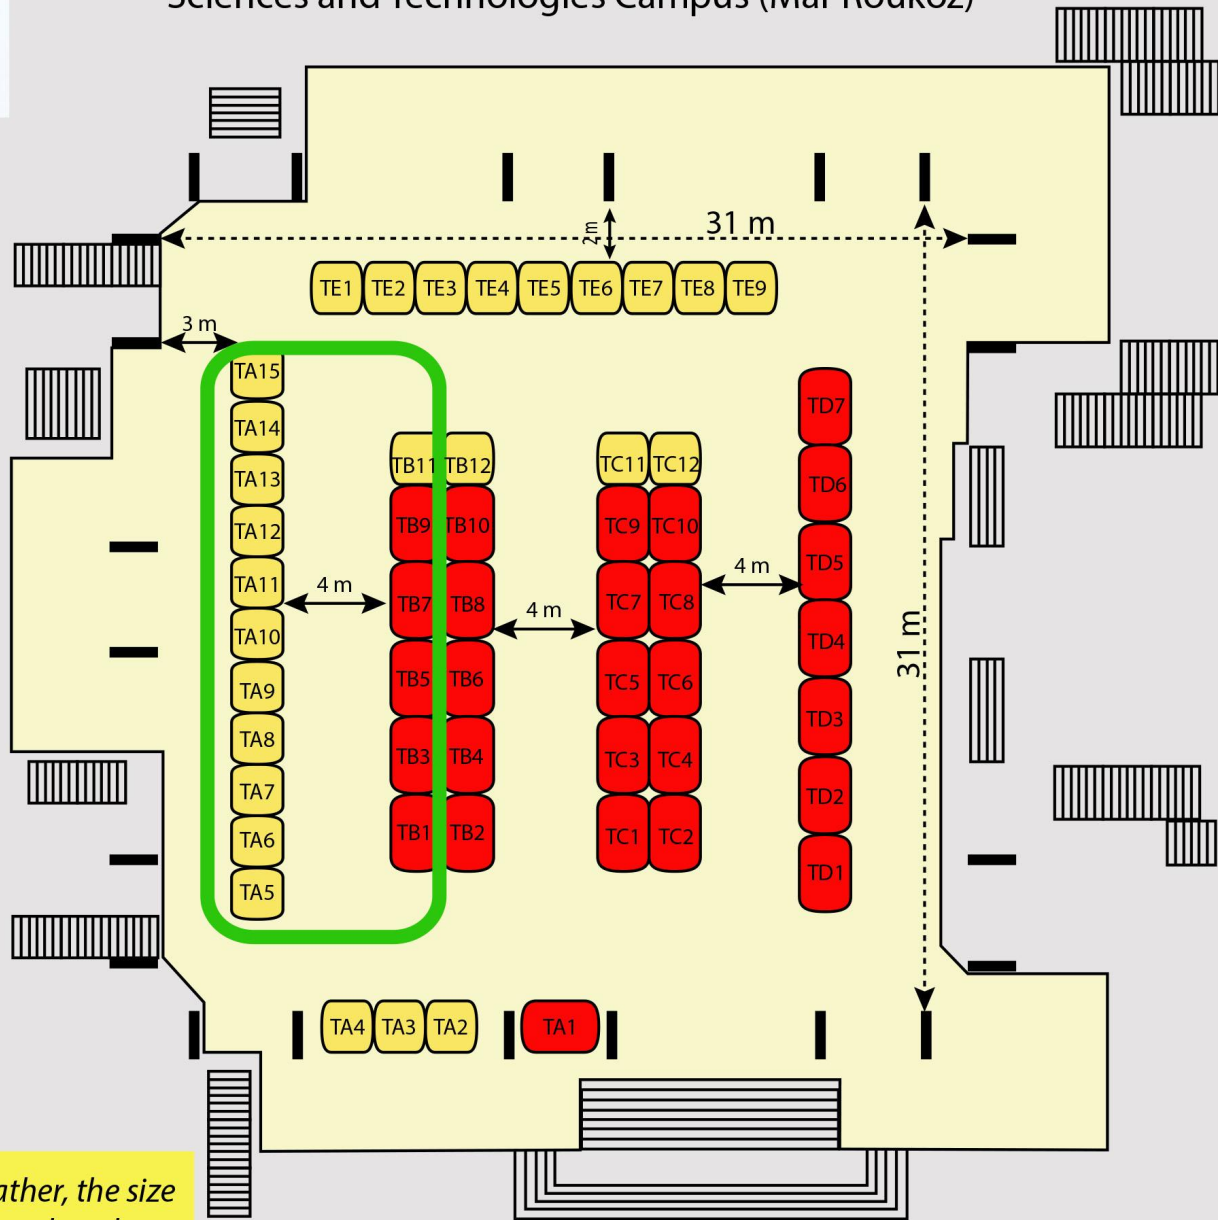

Medical Sciences Campus (Damascus Road)

*Booths MC1 to MC6
can be extended to 3m X 3m
upon request*

Social Sciences Campus (Huvelin)

Note: In case of bad weather, the size of the booths could be reduced without prior notification to fit in indoor areas, on the same campus. In case of storm, the event might be postponed.

Updated on February 8th, 2019

Sciences and Technologies Campus (Mar Roukoz)

3 m
2 m  28 stands

2 m  27 stands

 Digital & IT

 Open air area

Note: In case of bad weather, the size of the booths might be reduced without prior notification to fit in indoor areas, on the same campus.